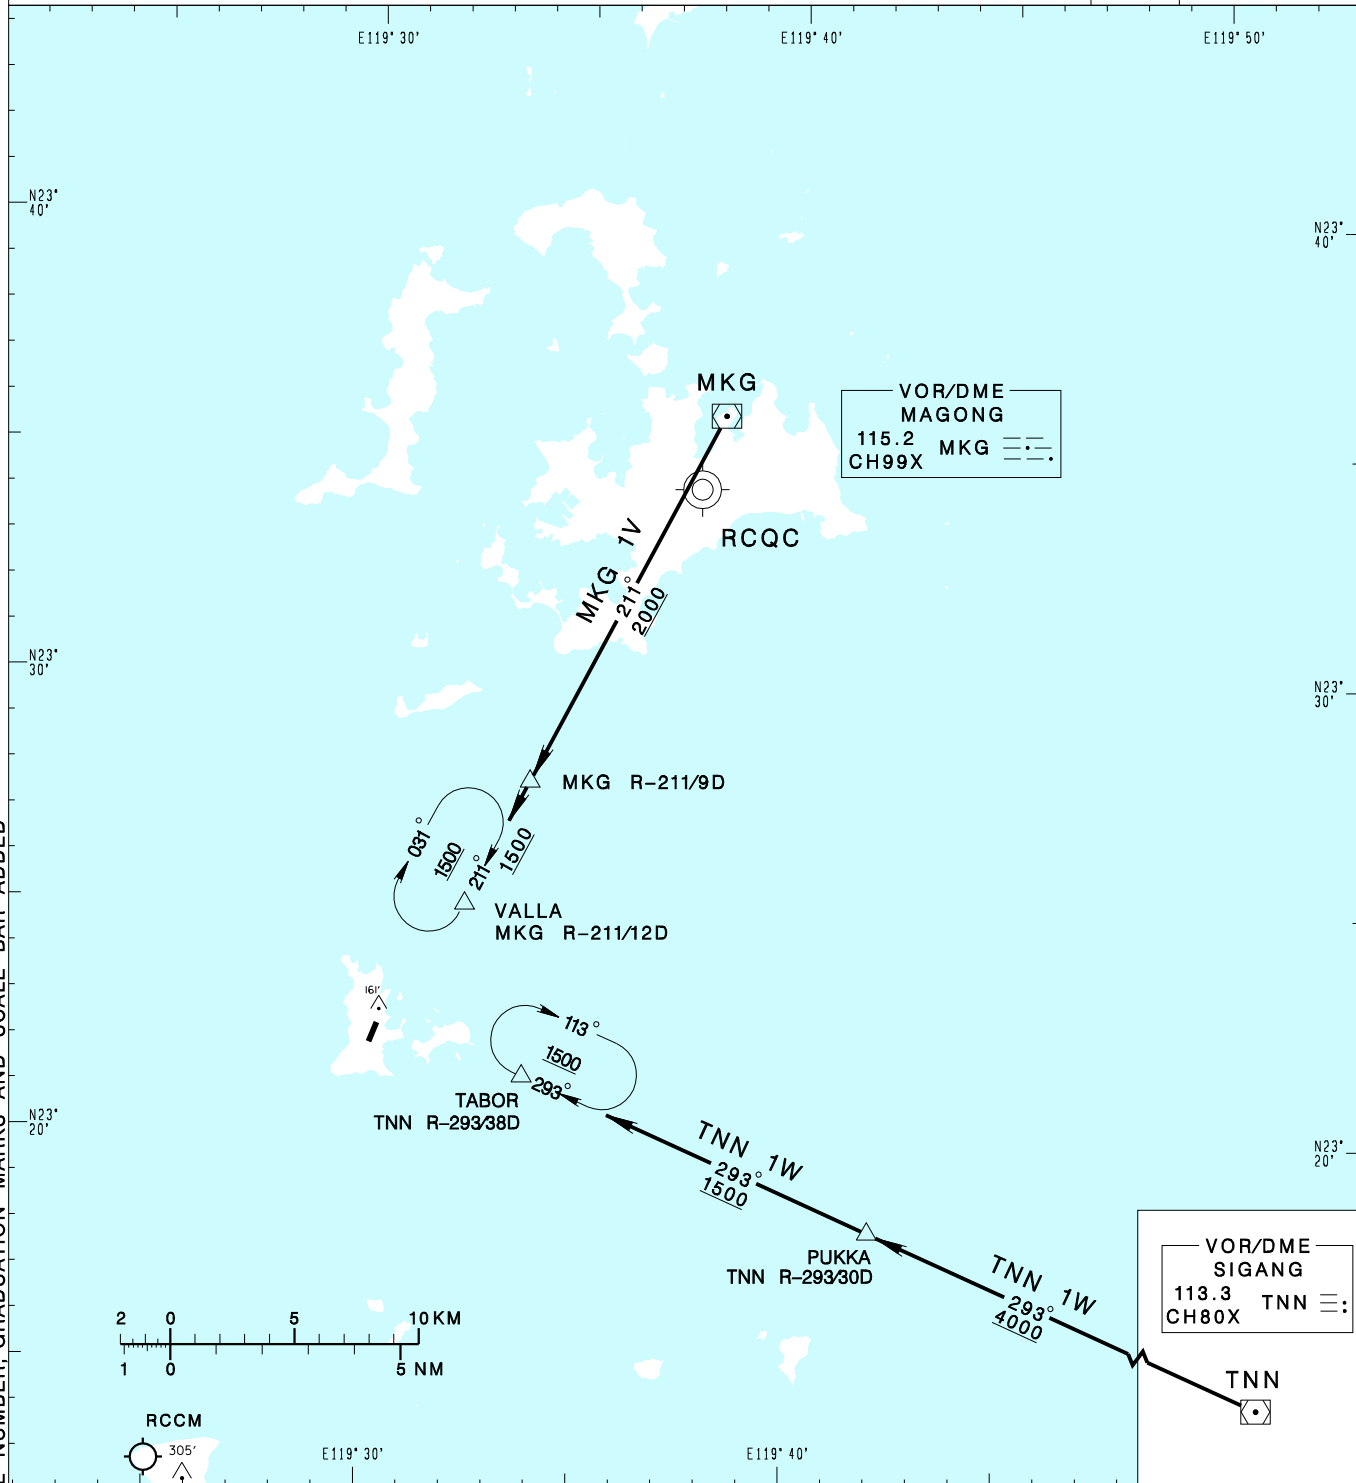

望安機場
WANG-AN AD

RCWA STAR
MKG 1V
TNN 1W

KAOHSIUNG APP 128.1 129.9		WANG-AN TWR 118.9		  MSA MKG VOR 25NM		
Apt Elev: 114'		Trans Level: FL130			Trans Alt: 11,000'	
BEARINGS ARE MAGNETIC; DISTANCES ARE NAUTICAL MILES; ELEVATIONS, HEIGHTS IN FEET						

CHANGES: NEW PAGE NUMBER, GRADUATION MARKS AND SCALE BAR ADDED

MAGONG ONE VICTOR ARRIVAL
Depart MKG, track MKG R-211 to VALLA.

SIGANG ONE WHISKEY ARRIVAL
Depart TNN, track TNN R-293 to PUKKA, then TAVOR.

NOTE
MKG 1V: If unable to maintain VFR before VALLA, maintain 1,500ft and hold at VALLA.
TNN 1W: If unable to maintain VFR before TAVOR, maintain 1,500ft and hold at TAVOR.